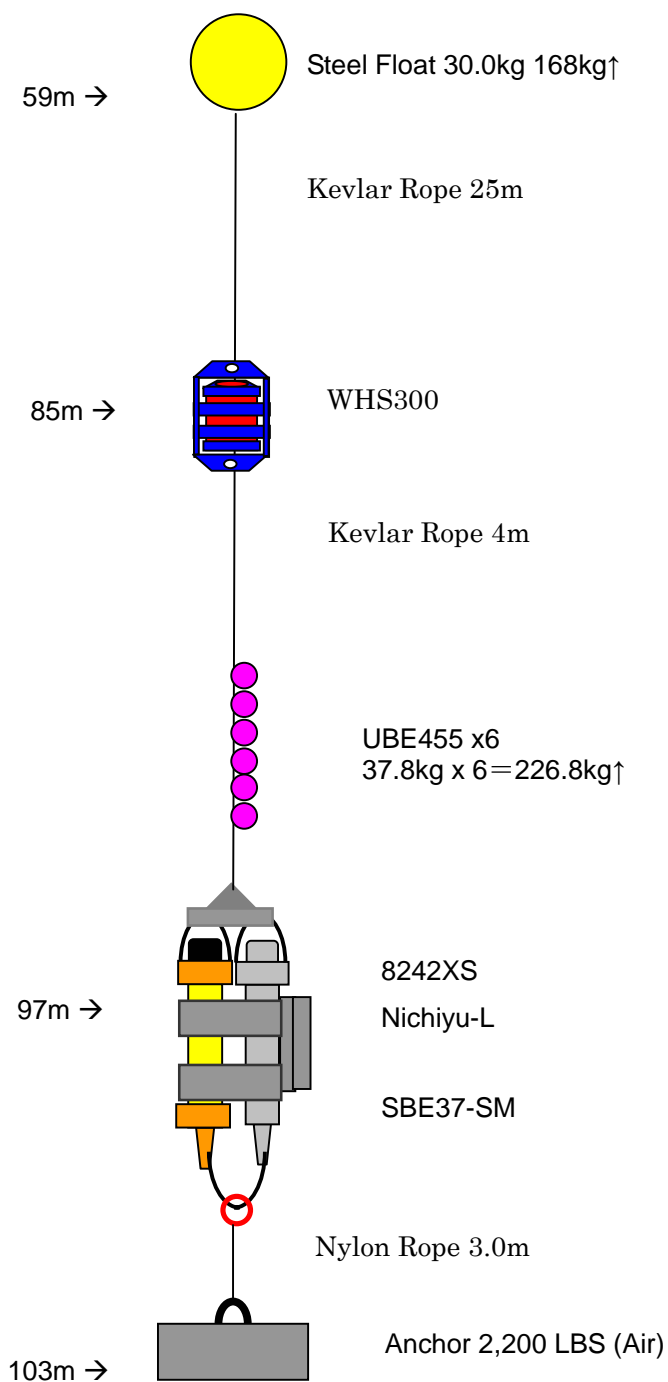

HC - W - 06

Position: 73° 03.6115'N
163° 45.0909 W

Depth: 102m

Current meter:
WHS-300 X 1

CTD:
SBE37-SM X 1

Acoustic release:
Nichiyu-LTi X 1
EdgeTech-8242XS X 1