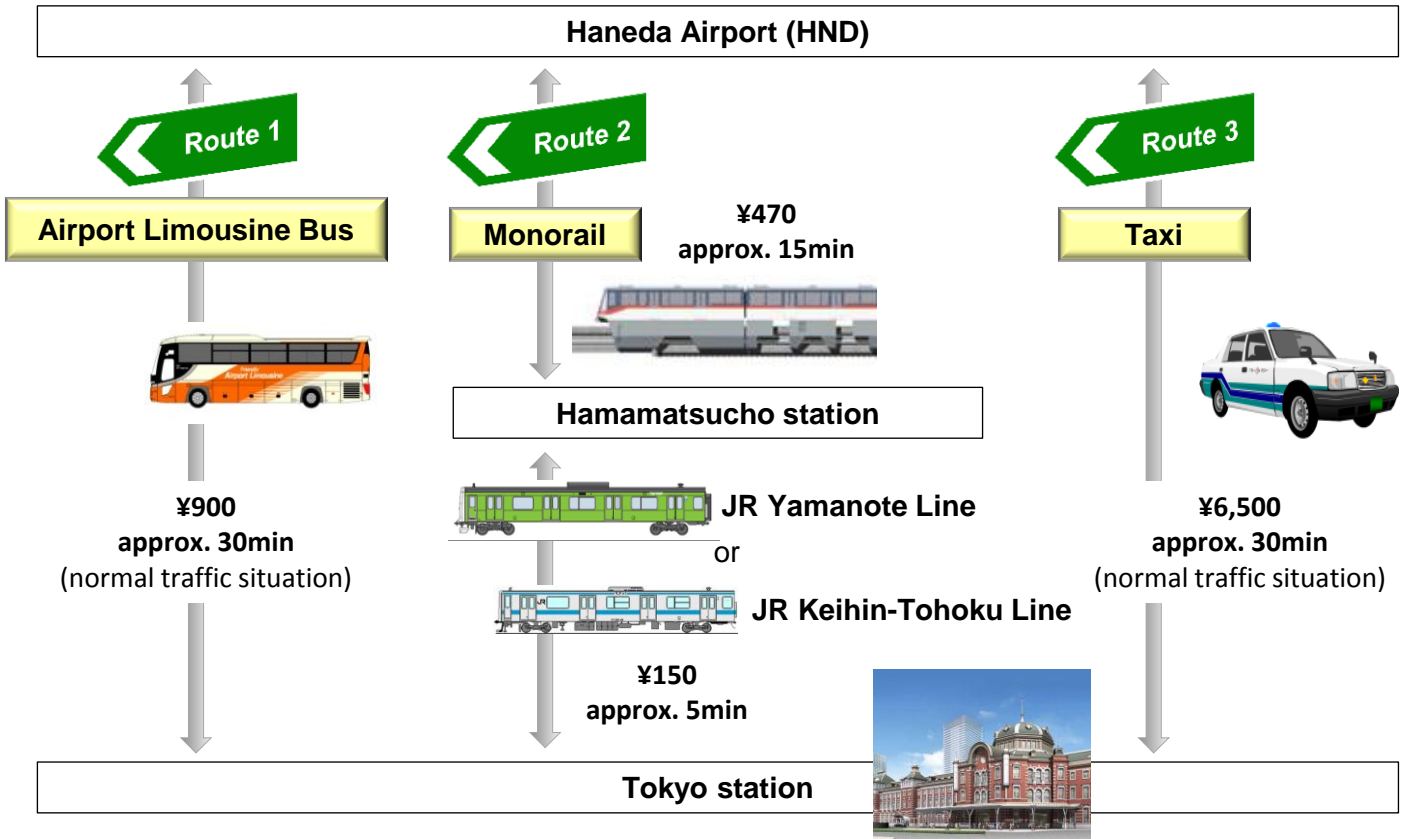

Transportation guide for participants who stay at a hotel near Tokyo station

There are alternatives to get to Tokyo station from Haneda Airport, however, **the easiest way** is to take the Airport Limousine Bus at the airport.

STEPS

1. Please purchase a one-way bus ticket at the ticket counter on the 2nd floor. A ticket costs ¥900.
2. Please go down to the **1st floor** where the bus terminal located.
3. Please get on a bus at the bus stop No. 1.

【Timetable】 From Haneda Airport to Tokyo Station By Airport Limousine Bus

HND Airport Int'l Terminal	08:25	09:10	10:10	11:00	11:35	12:15	12:55	13:30	14:15	14:55
HND Airport Terminal 2	08:35	09:20	10:20	11:10	11:45	12:25	13:05	13:40	14:25	15:05
HND Airport Terminal 1	08:40	09:25	10:25	11:15	11:50	12:30	13:10	13:45	14:30	15:10
Tokyo Station YAESU south exit [Mon-Sat]	09:20	10:05	11:05	11:55	12:30	13:10	13:50	14:25	15:10	15:50
HND Airport Int'l Terminal	15:30	16:10	17:00	18:00	18:50	19:50				
HND Airport Terminal 2	15:40	16:20	17:10	18:10	19:00	20:00				
HND Airport Terminal 1	15:45	16:25	17:15	18:15	19:05	20:05				
Tokyo Station YAESU south exit [Mon-Sat]	16:25	17:05	17:55	18:50	19:35	20:35				

STEPS

1. Please follow signs to go to the monorail terminal.
2. Please purchase a one-way ticket. A ticket costs ¥470.
3. Get off at Hamamatsucho station, the last stop of the line.
4. At the station, please purchase a one-way ticket, ¥150, and transfer to the JR line (Yamanote line or Keihin-Tohoku Line).
5. All trains arrive at Platform 1 and 2, and go to Tokyo station. It will take only 5 minutes and runs every 2-3 minutes.