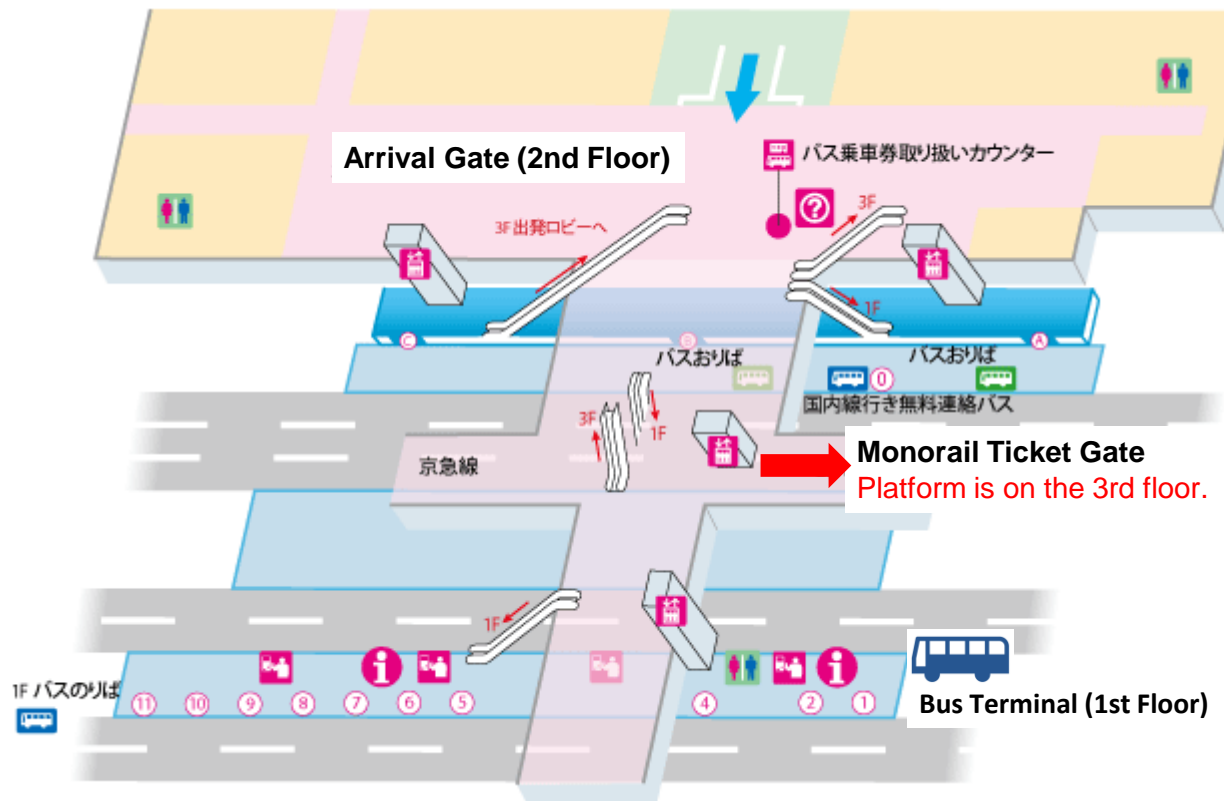

Transportation guide for participants who stay at a hotel near Tokyo station

There are alternatives to get to Tokyo station from Haneda Airport, however, **the easiest way** is to take the Airport Limousine Bus at the airport.

STEPS

1. Please purchase a one-way bus ticket at the ticket counter on the 2nd floor. A ticket costs ¥900.
2. Please go down to the **1st floor** where the bus terminal located.
3. Please get on a bus at the bus stop No. 1.

STEPS

1. Please follow signs to go to the monorail terminal.
2. Please purchase a one-way ticket. A ticket costs ¥470.
3. Get off at Hamamatsucho station, the last stop of the line.
4. At the station, please purchase a one-way ticket, ¥150, and transfer to the JR line (Yamanote line or Keihin-Tohoku Line).
5. All trains arrive at Platform 1 and 2, and go to Tokyo station. It will take only 5 minutes and runs every 2-3 minutes.

Trains in purple box will wait for Haneda Express to pass at Showajima station.