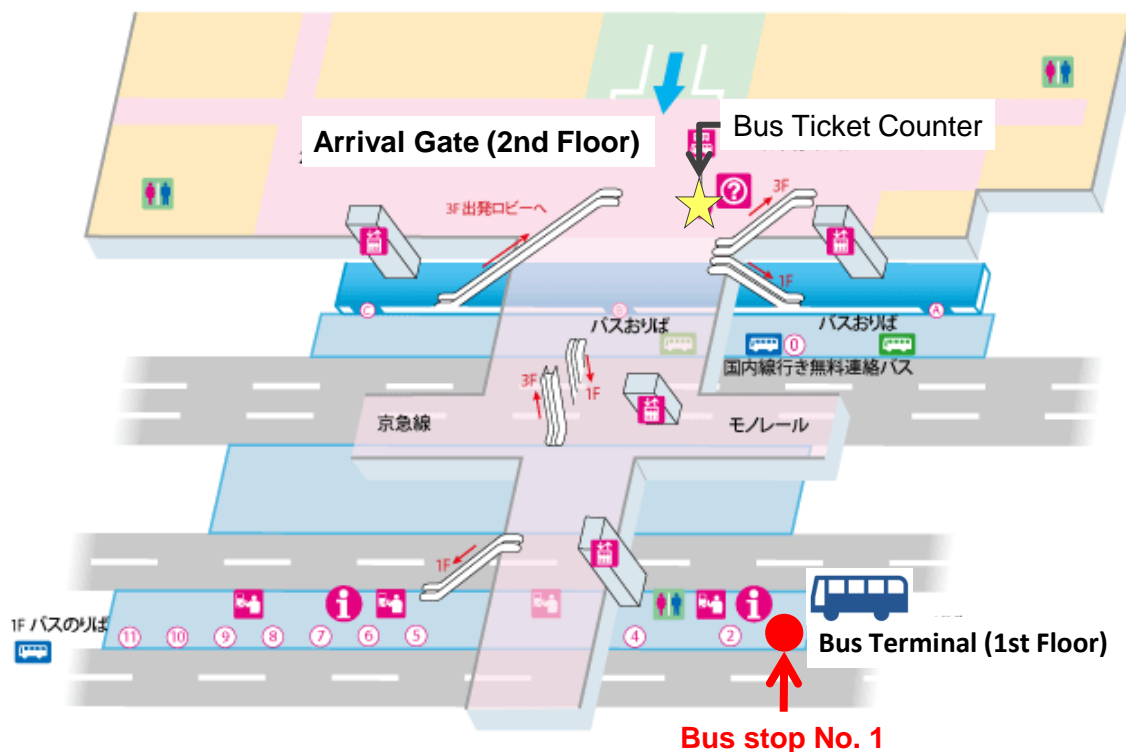

Transportation guide for participants who stay at a hotel near Tokyo station

There are alternatives to get to Tokyo station from Haneda Airport, however, **the easiest way** is to take the Airport Limousine Bus at the airport.

STEPS

1. Please purchase a one-way bus ticket at the ticket counter on the 2nd floor. A ticket costs ¥900.
2. Please go down to the **1st floor** where the bus terminal located.
3. Please get on a bus at the bus stop No. 1.

STEPS

1. Please follow signs to go to the monorail terminal.
2. Please purchase a one-way ticket. A ticket costs ¥470.
3. Get off at Hamamatsucho station, the last stop of the line.
4. At the station, please purchase a one-way ticket, ¥150, and transfer to the JR line (Yamanote line or Keihin-Tohoku Line).
5. All trains arrive at Platform 1 and 2, and go to Tokyo station. It will take only 5 minutes and runs every 2-3 minutes.

Trains in purple box will wait for Haneda Express to pass at Showajima station.