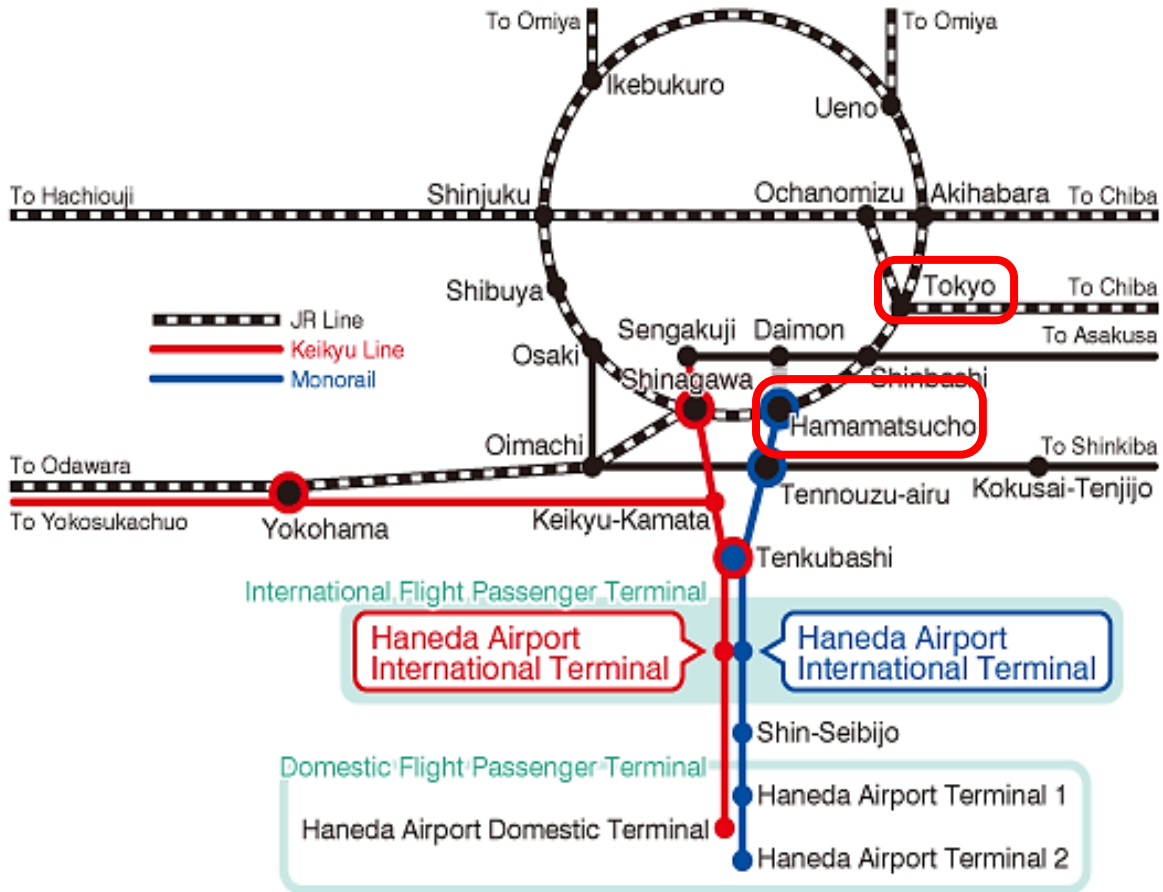

Train Route Map <<Haneda Airport – Hamamatsucho station – Tokyo station>>

Weekdays Timetable

FROM Haneda Airport International Terminal to Hamamatsucho station

HH mm

5	17	27	38	46	48	59												
6	3	13	21	26	31	35	39	43	51	54	58							
7	2	9	13	16	23	26	33	36	39	42	46	52	56	59				
8	2	6	9	12	16	19	22	26	29	32	36	39	43	46	49	53	56	59
9	3	6	12	15	19	22	26	33	35	41	45	48	53	56	59			
10	5	8	11	17	20	23	29	32	35	41	44	47	53	56	59			
11	5	8	11	17	20	23	29	32	35	41	44	47	53	56	59			
12	5	8	11	17	20	23	29	32	35	41	44	47	53	56	59			
13	5	8	11	17	20	23	29	32	35	41	44	47	53	56	59			
14	5	8	11	17	20	23	29	32	35	41	44	47	53	56	59			
15	5	8	11	17	20	23	29	32	35	41	44	47	53	56	59			
16	5	8	11	17	20	23	29	32	35	41	44	47	53	56	59			
17	5	10	14	18	22	26	30	33	37	41	46	50	53	57				
18	1	5	10	13	17	20	24	28	31	36	40	44	48	54	57			
19	4	8	16	20	26	29	33	39	45	49	53	58						
20	5	9	14	20	24	30	34	41	44	51	54							
21	1	4	11	14	21	25	29	34	41	45	51	54						
22	1	5	11	14	21	25	32	38	41	46	53	59						
23	6	9	17	21	31	34	45	55										
24	10																	

Trains in purple box will wait for Haneda Express to pass at Showajima station.