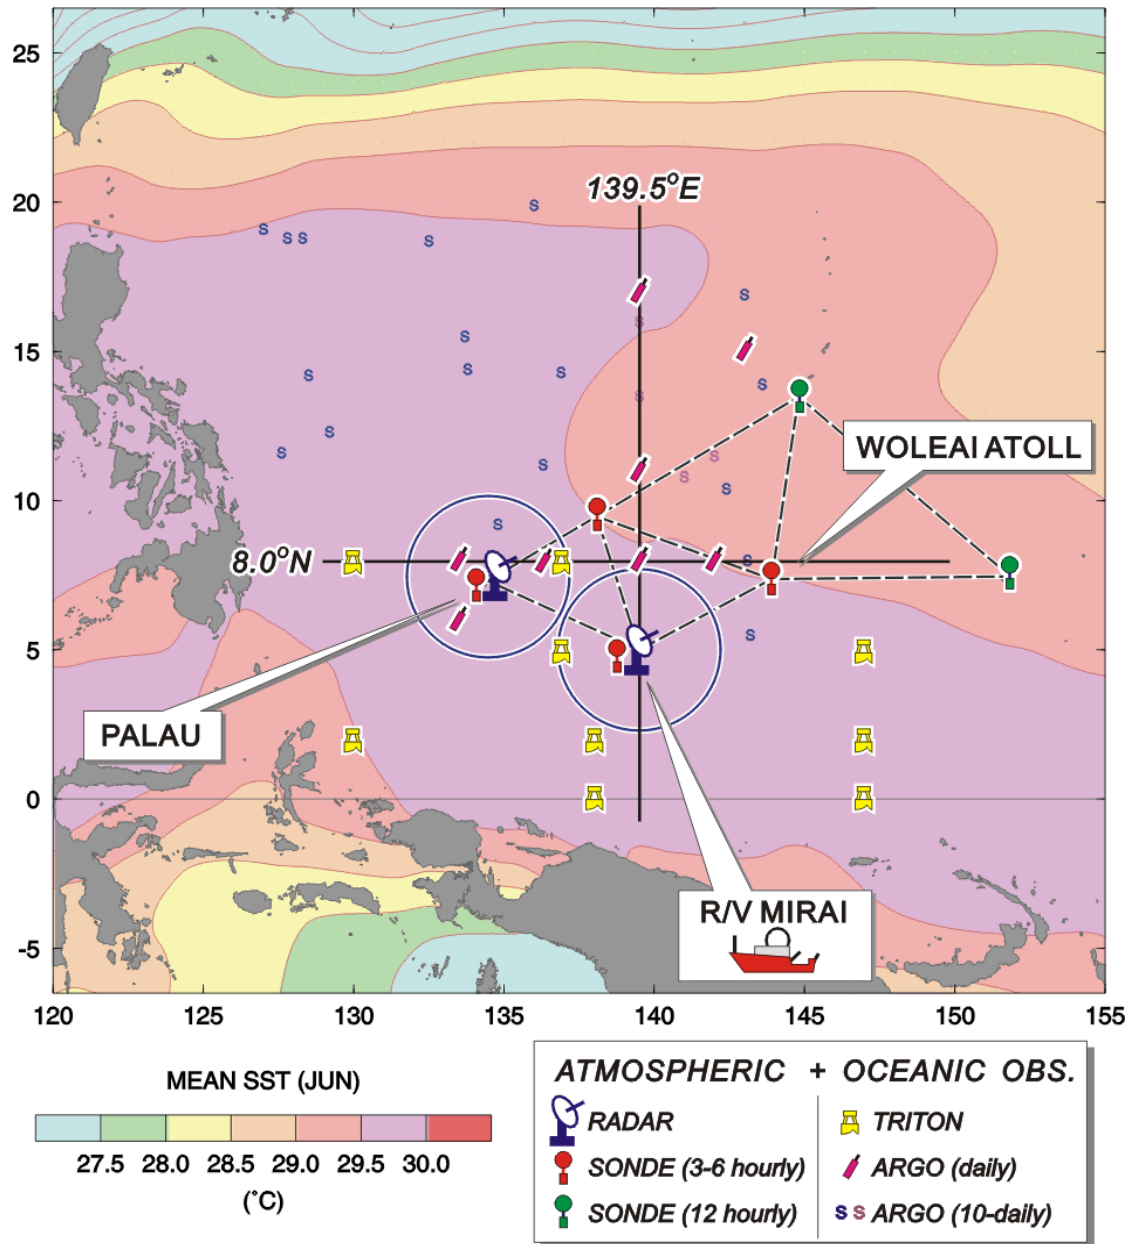

PALAU-2010 Intensive Observation

PALAU project:

Pacific Area Long-Term
Atmospheric Observation
for Understanding Climate
Change

Target:

Boreal Summer Northward
Propagating Intraseasonal
Variation

Period:

May – June 2010